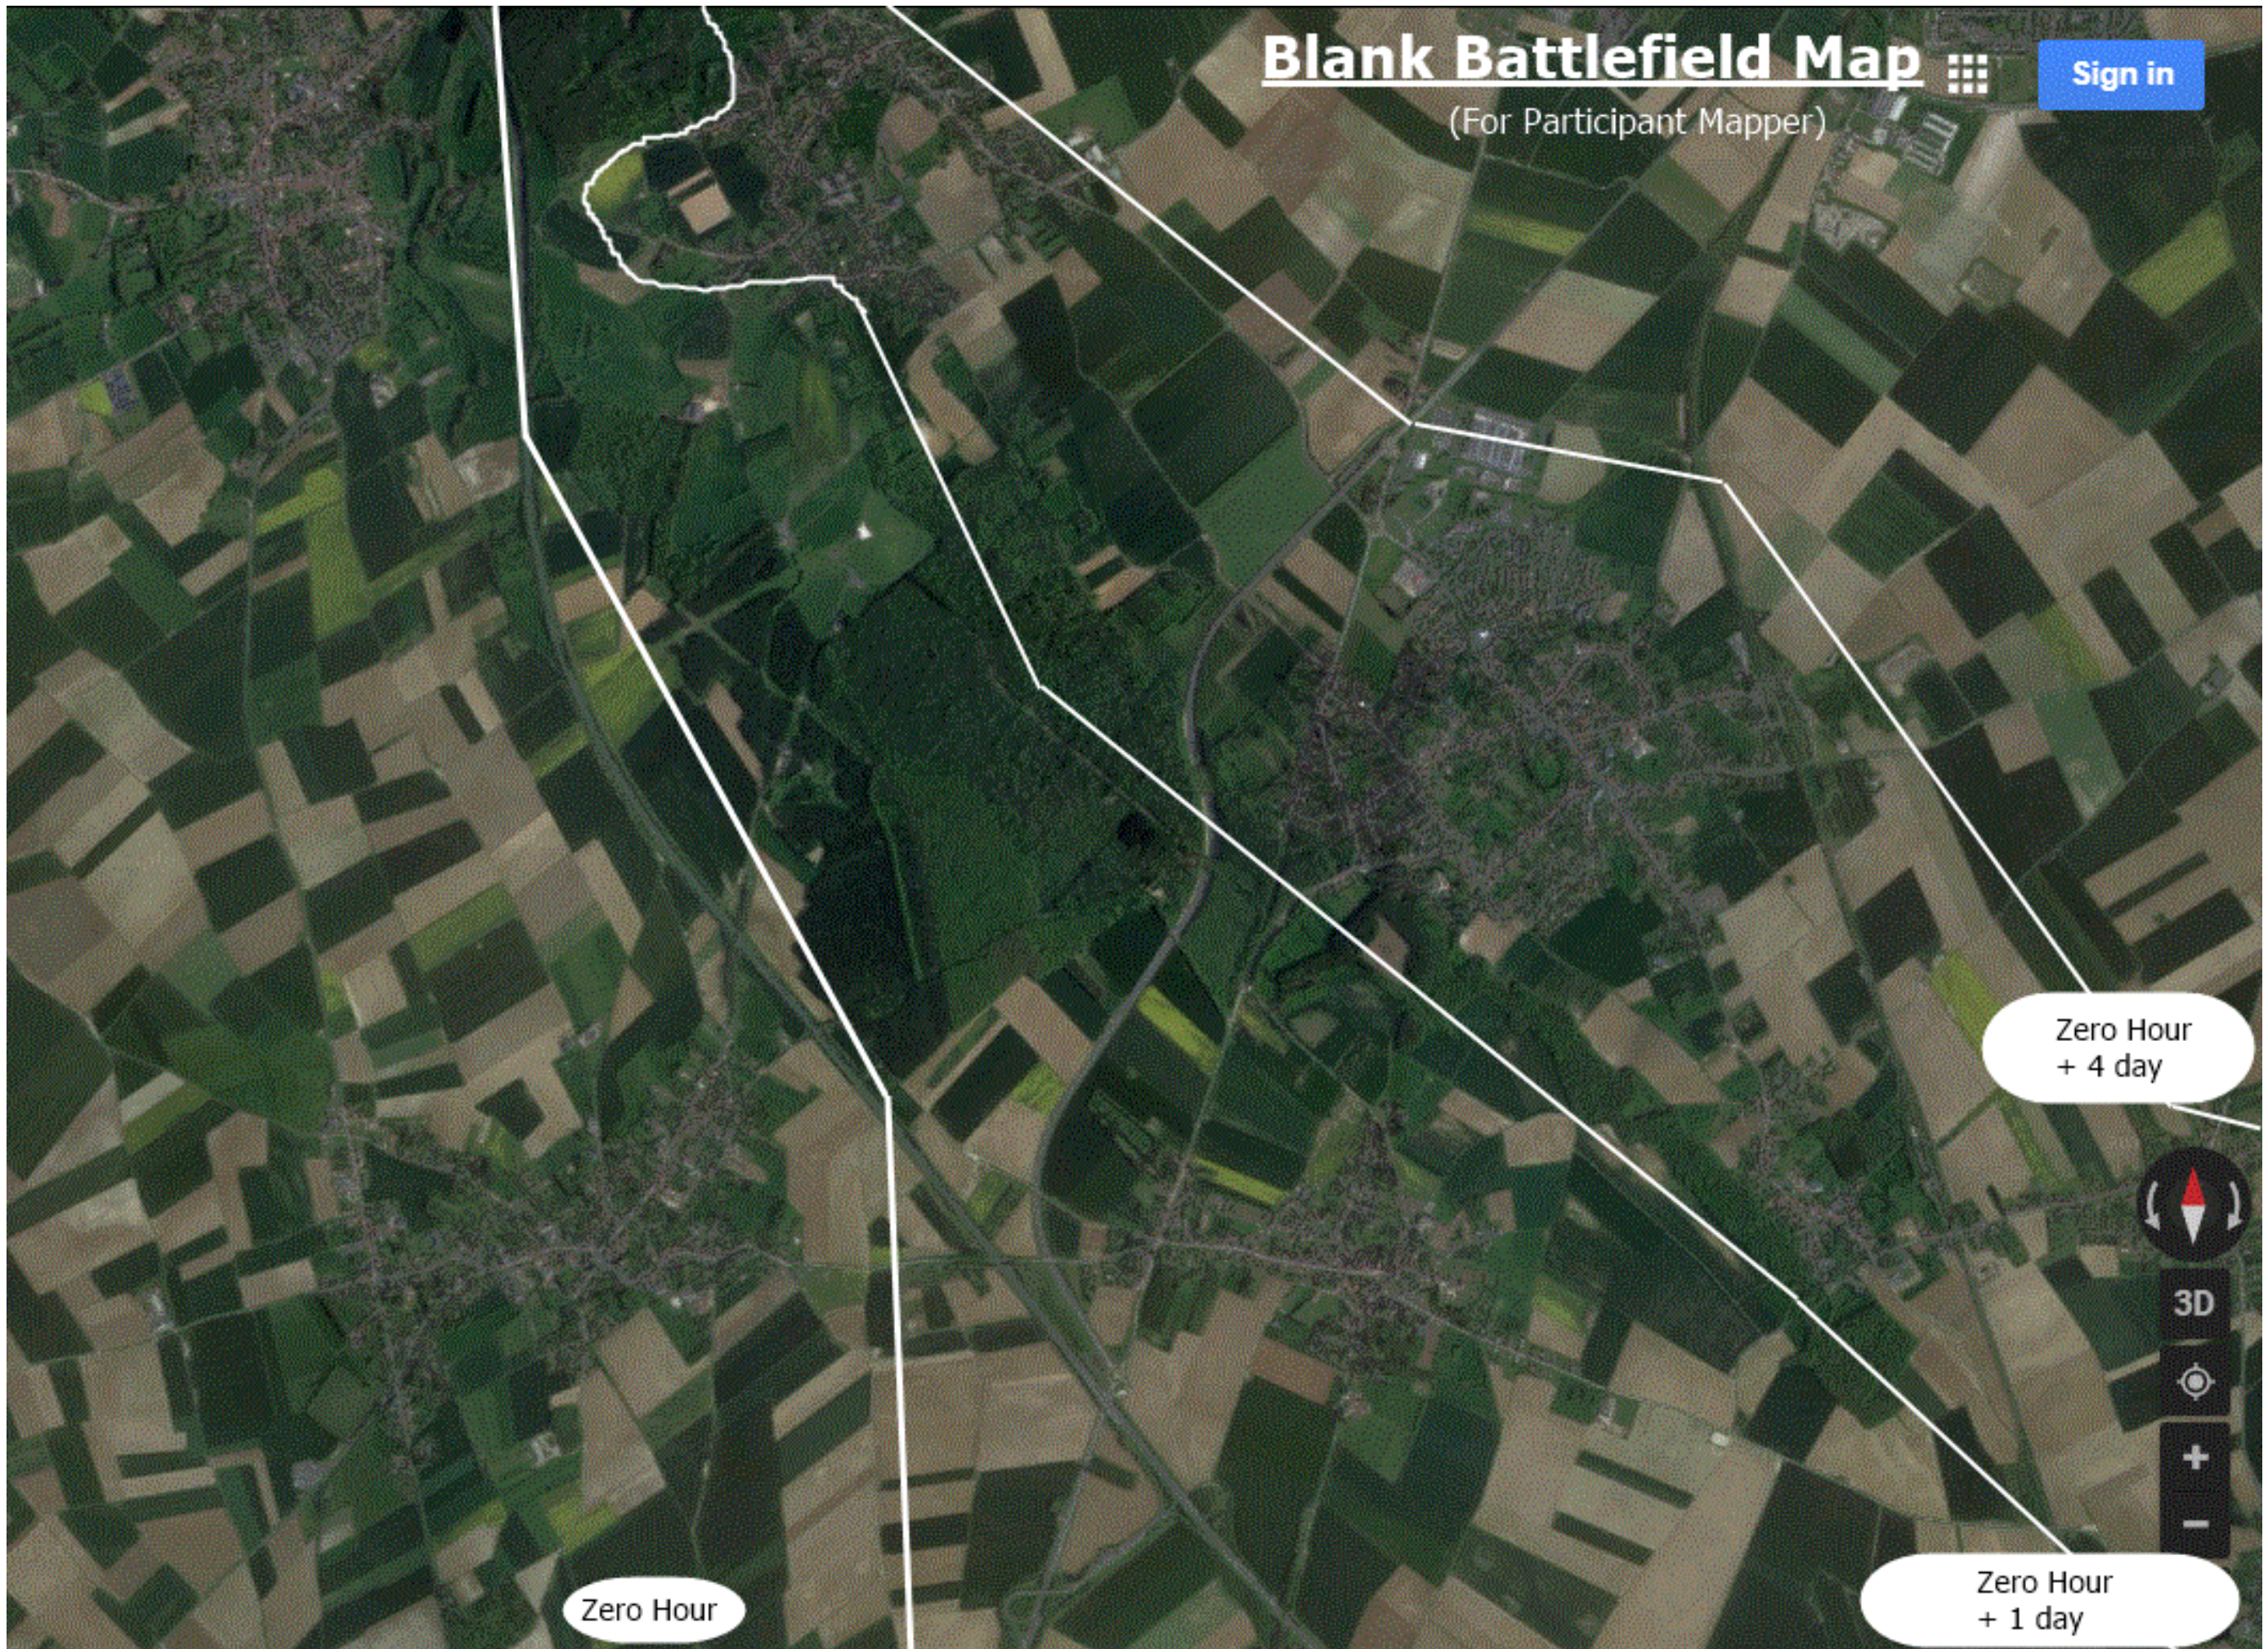

Blank Battlefield Map

(For Participant Mapper)

Sign in

Zero Hour

Zero Hour
+ 4 day

Zero Hour
+ 1 day

HANDOUT Group Map